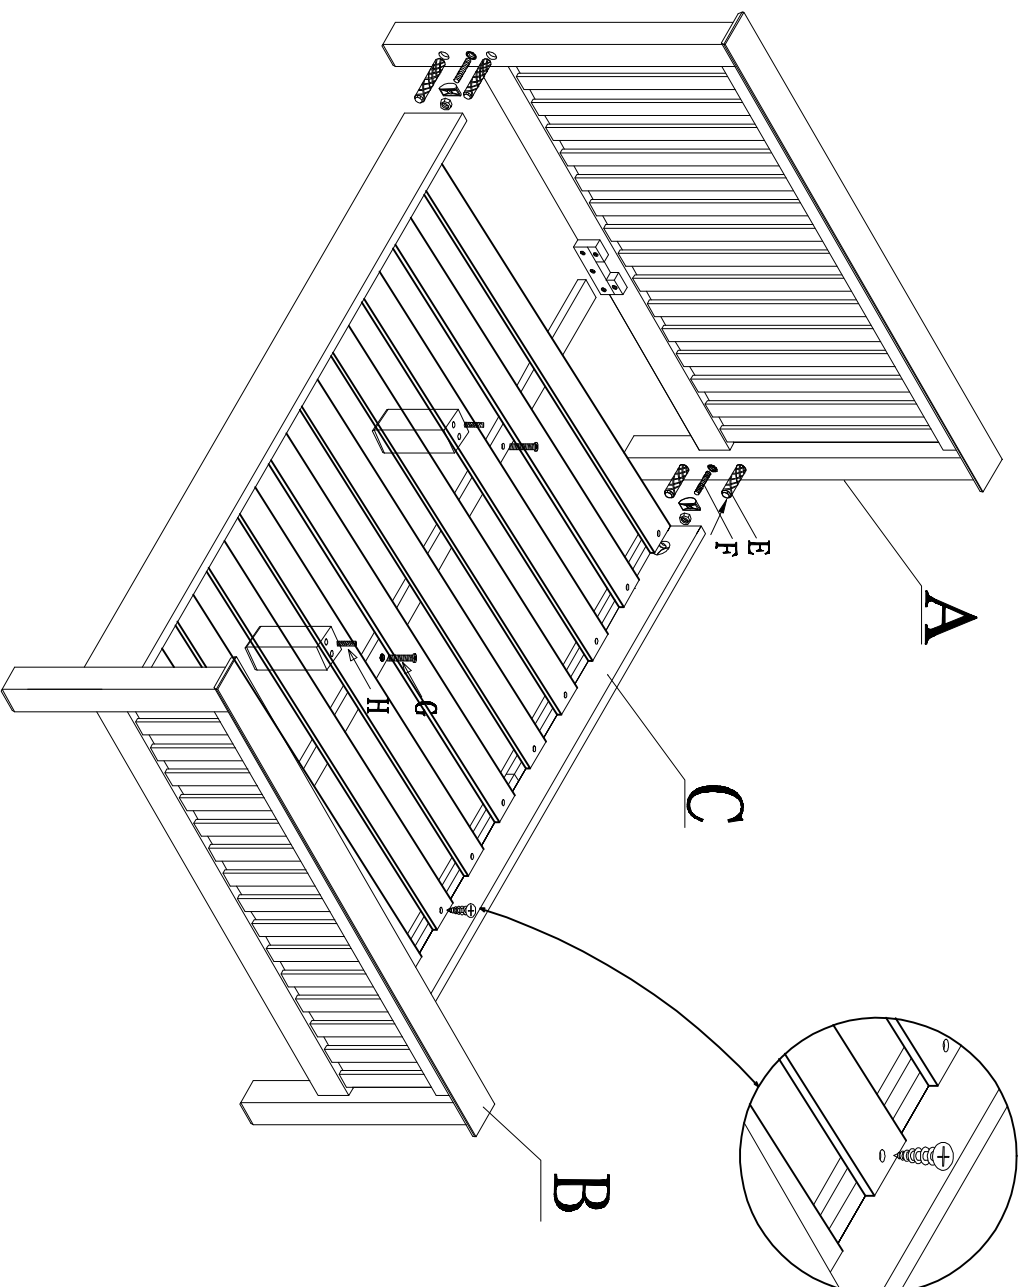

# SO 4FT6IN HE BED

Fortune Woods  
"Quality furniture that doesn't cost a fortune."

## FITTINGS

Assembly		Hexa Bolt	
	× 4		× 2
Hexa Wrench	× 1	Spanner	× 1
	× 1		× 1
Ø12 Wood Dowel	× 1	Ø10 Wood Dowel	× 1
	× 8		× 2
Ø12 × 60	× 8	Ø10 × 40	× 2
Screw	× 40		
	× 40		
M4×25	× 40		