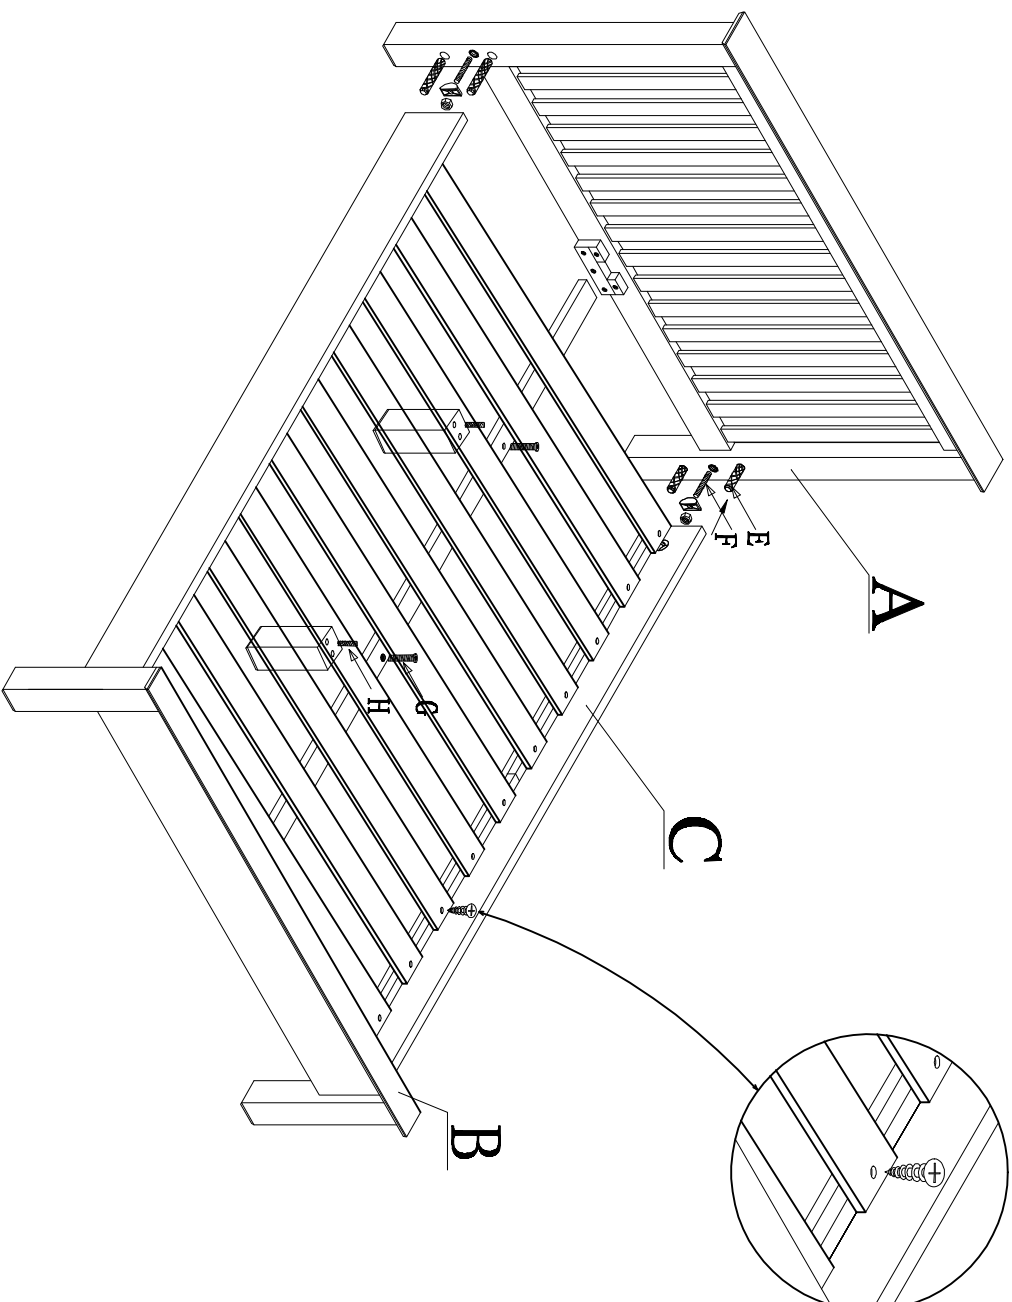

SO 4FT6IN LEE BED

Fortune Woods
Quality furniture that doesn't cost a fortune.

FITTINGS

Assembly		Hexa Bolt	
	×4		×2
Hexa Wrench		Spanner	
	×1		×1
Ø12 Wood Dowel		Ø10 Wood Dowel	
	×8		×2
Ø12×60		Ø10×40	
Screw			
	×40		
M4×25			